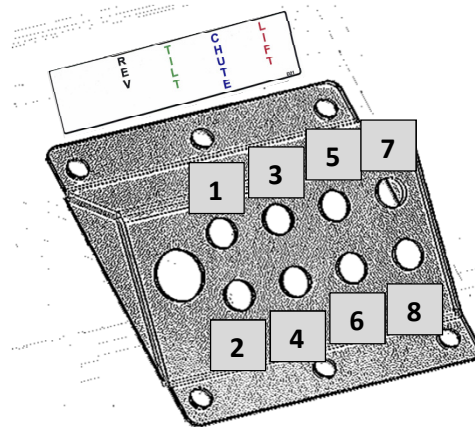

2014-15 Front Hydraulics

- 1) 90262-16 Front Tractor Hoses (8 Used)
- 2) 21000-13 Bulkhead Base
- 3) Bulkhead to Manifold Hose & Harness Assembly

<u>Location</u>	<u>Hose Nbr</u>
1) Reverser Up	HH6R17-148
2) Reverser Down	HH6R17-148
3) Tilt Up	*See HH-182-TL
4) Tilt Down	HH6R17-194
5) Chute Up	HH6R17-194
6) Chute Down	HH6R17-194
7) Lift Up	*See HH-182-TL
8) Lift Down	HH6R17-194

- * HH-182-TL Teed Hose Assembly**
- 2 x HH6R17-13B Hose
 - 1 x HH6R17-182B Hose
 - 1 x 5605-6 Tee Fitting
 - 1 x 5502-6 Street Elbow

4) Reverser Hoses

Rear Hydraulics

- 1) HH6R17-24 Gate Bore
- 2) HH6R17-24 Gate Rod
- 3) HH6R17-54 Small Lift Rod
- 4) HH6R17-35 Small Lift Bore
- 5) HH6R17-54 Big Lift Rod
- 6) HH6R17-35 Big Lift Bore
- 7) HH6R17-54 Chute Bore
- 8) HH6R17-54 Chute Rod