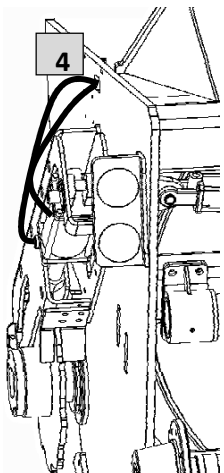

2014-15 Front Hydraulics

- 1) 90262-16 Front Tractor Hoses (8 Used)
- 2) 21000-13 Bulkhead Base
- 3) Bulkhead to Manifold Hose & Harness Assembly

<u>Location</u>	<u>Hose Nbr</u>
1) Reverser Up	HH6R17-148
2) Reverser Down	HH6R17-148
3) Tilt Up	*See HH-182-TL
4) Tilt Down	HH6R17-194
5) Chute Up	HH6R17-194
6) Chute Down	HH6R17-194
7) Lift Up	*See HH-182-TL
8) Lift Down	HH6R17-194

- * HH-182-TL Teed Hose Assembly**
- 2 x HH6R17-13B Hose
 - 1 x HH6R17-182B Hose
 - 1 x 5605-6 Tee Fitting
 - 1 x 5502-6 Street Elbow

4) Reverser Hoses

Rear Hydraulics

- 1) HH6R17-24 Gate Bore
- 2) HH6R17-24 Gate Rod
- 3) HH6R17-54 Small Lift Rod
- 4) HH6R17-35 Small Lift Bore
- 5) HH6R17-54 Big Lift Rod
- 6) HH6R17-35 Big Lift Bore
- 7) HH6R17-54 Chute Bore
- 8) HH6R17-54 Chute Rod