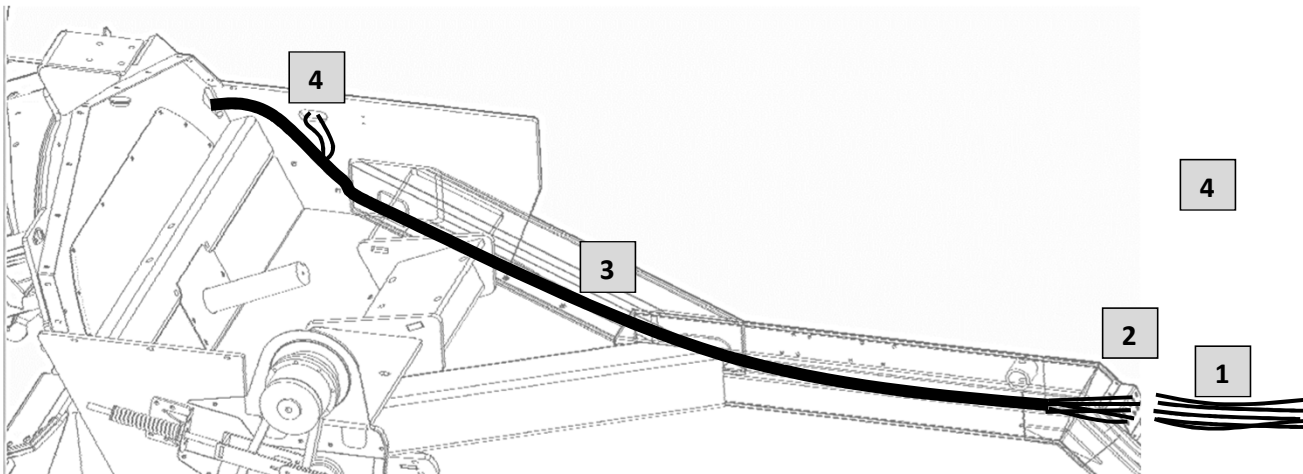

2014-15 Front Hydraulics

- 1) 90262-16 Front Tractor Hoses (8 Used)
- 2) 21000-13 Bulkhead Base
- 3) Bulkhead to Manifold Hose & Harness Assembly

<u>Location</u>	<u>Hose Nbr</u>
1) Reverser Up	HH6R17-148
2) Reverser Down	HH6R17-148
3) Tilt Up	*See HH-182-TL
4) Tilt Down	HH6R17-194
5) Chute Up	HH6R17-194
6) Chute Down	HH6R17-194
7) Lift Up	*See HH-182-TL
8) Lift Down	HH6R17-194

- * HH-182-TL Teed Hose Assembly**
- 2 x HH6R17-13B Hose
 - 1 x HH6R17-182B Hose
 - 1 x 5605-6 Tee Fitting
 - 1 x 5502-6 Street Elbow

4) Reverser Hoses

Rear Hydraulics

- 1) HH6R17-24 Gate Bore
- 2) HH6R17-24 Gate Rod
- 3) HH6R17-54 Small Lift Rod
- 4) HH6R17-35 Small Lift Bore
- 5) HH6R17-54 Big Lift Rod
- 6) HH6R17-35 Big Lift Bore
- 7) HH6R17-54 Chute Bore
- 8) HH6R17-54 Chute Rod