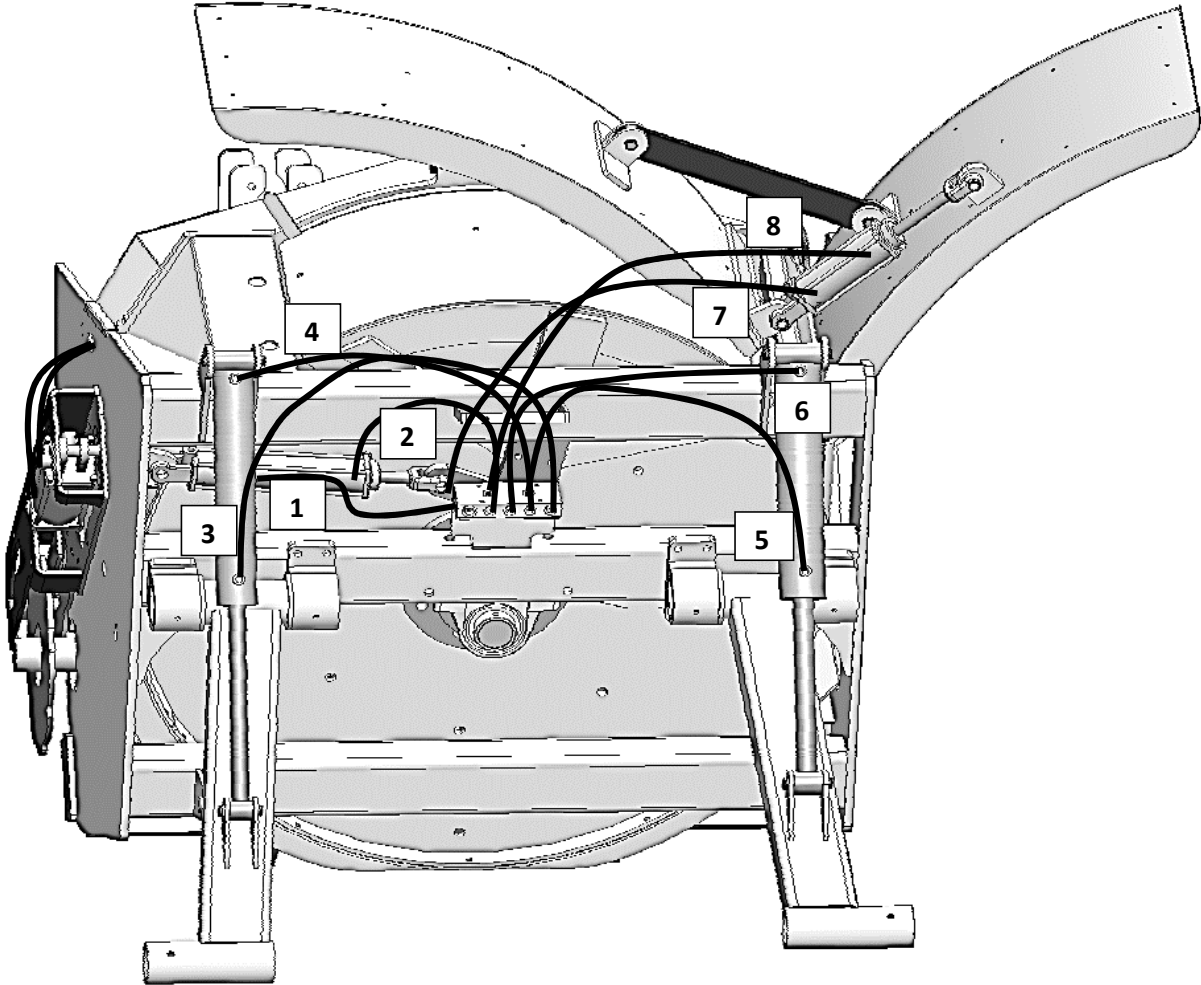

2014-15 Front Hydraulics

- 1) 90262-16 Front Tractor Hoses (8 Used)
- 2) 21000-13 Bulkhead Base
- 3) Bulkhead to Manifold Hose & Harness Assembly

<u>Location</u>	<u>Hose Nbr</u>
1) Reverser Up	HH6R17-148
2) Reverser Down	HH6R17-148
3) Tilt Up	*See HH-182-TL
4) Tilt Down	HH6R17-194
5) Chute Up	HH6R17-194
6) Chute Down	HH6R17-194
7) Lift Up	*See HH-182-TL
8) Lift Down	HH6R17-194

- * HH-182-TL Teed Hose Assembly**
- 2 x HH6R17-13B Hose
 - 1 x HH6R17-182B Hose
 - 1 x 5605-6 Tee Fitting
 - 1 x 5502-6 Street Elbow

4) Reverser Hoses

Rear Hydraulics

- 1) HH6R17-24 Gate Bore
- 2) HH6R17-24 Gate Rod
- 3) HH6R17-54 Small Lift Rod
- 4) HH6R17-35 Small Lift Bore
- 5) HH6R17-54 Big Lift Rod
- 6) HH6R17-35 Big Lift Bore
- 7) HH6R17-54 Chute Bore
- 8) HH6R17-54 Chute Rod