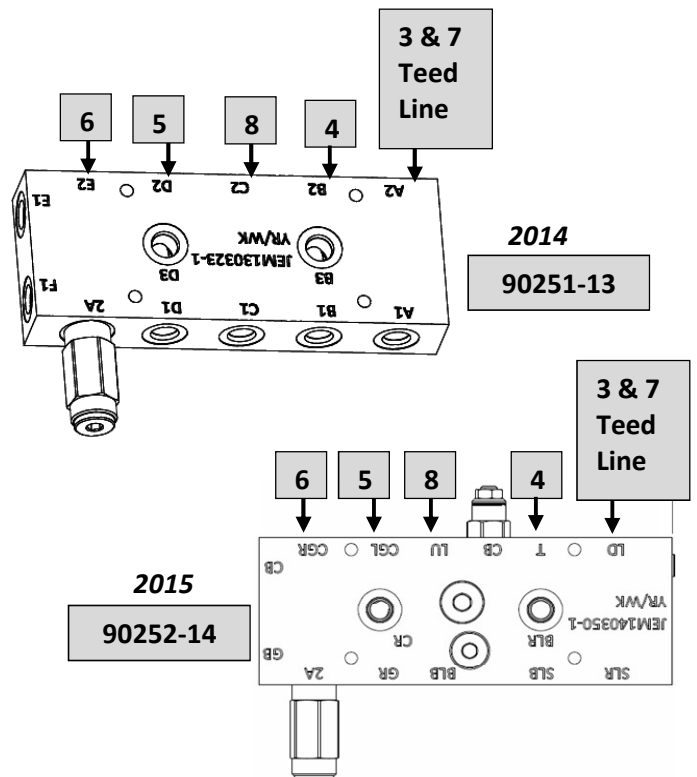

2014-15 Front Hydraulics

- 1) 90262-16 Front Tractor Hoses (8 Used)
- 2) 21000-13 Bulkhead Base
- 3) Bulkhead to Manifold Hose & Harness Assembly

<u>Location</u>	<u>Hose Nbr</u>
1) Reverser Up	HH6R17-148
2) Reverser Down	HH6R17-148
3) Tilt Up	*See HH-182-TL
4) Tilt Down	HH6R17-194
5) Chute Up	HH6R17-194
6) Chute Down	HH6R17-194
7) Lift Up	*See HH-182-TL
8) Lift Down	HH6R17-194

- * HH-182-TL Teed Hose Assembly**
- 2 x HH6R17-13B Hose
 - 1 x HH6R17-182B Hose
 - 1 x 5605-6 Tee Fitting
 - 1 x 5502-6 Street Elbow

4) Reverser Hoses

Rear Hydraulics

- 1) HH6R17-24 Gate Bore
- 2) HH6R17-24 Gate Rod
- 3) HH6R17-54 Small Lift Rod
- 4) HH6R17-35 Small Lift Bore
- 5) HH6R17-54 Big Lift Rod
- 6) HH6R17-35 Big Lift Bore
- 7) HH6R17-54 Chute Bore
- 8) HH6R17-54 Chute Rod